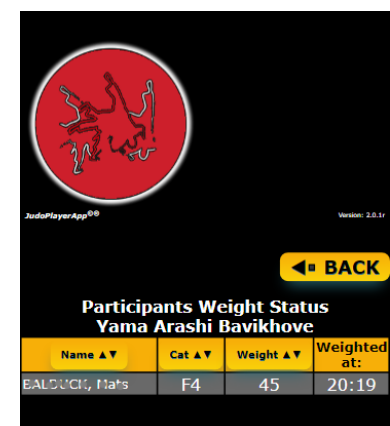

4. Access

- a. Start the App or use the web-app at:
<https://www.judovenray.nl/playerapp>
- b. The **Main menu** appears:

5. First Action

- a. Firstly, access the option [Set Default Filter] in order to select Your name.
- b. Once You selected Your name, You can continue to use the options of the main menu.
- c. Note: The app will not show all data if You have not selected a name!

6. Options: [Weight Status Participants]

Shows the status of weighing of the participant. You will see either the time of weighing when weighing has been completed or a red marking if judoka has not been weighed yet.