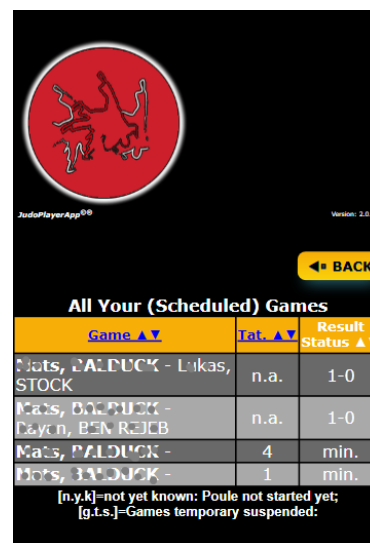

4. Access

- a. Start the App or use the web-app at:
<https://www.judovenray.nl/playerapp>
- b. The **Main menu** appears:

5. First Action

- a. Firstly, access the option [Set Default Filter] in order to select Your name.
- b. Once You selected Your name, You can continue to use the options of the main menu.
- c. Note: The app will not show all data if You have not selected a name!

6. Options: [Weight Status Participants]

Shows the status of weighing of the participant. You will see either the time of weighing when weighing has been completed or a red marking if judoka has not been weighed yet.

7. Option: [All Games]

- a. Shows the game results and predicted timings of scheduled next games and their location (tatami);
Note: timings are indications based on real-time progress and are subject to changes!
- b. Options:
 - i. **n.y.k** = Not Yet Known: games are scheduled but the involved poule has not yet started on the allocated tatami.
 - ii. **g.t.s.** = Games Temporary Suspended; games have been stopped.
 - iii. **NOW** = current ongoing game at this very moment.