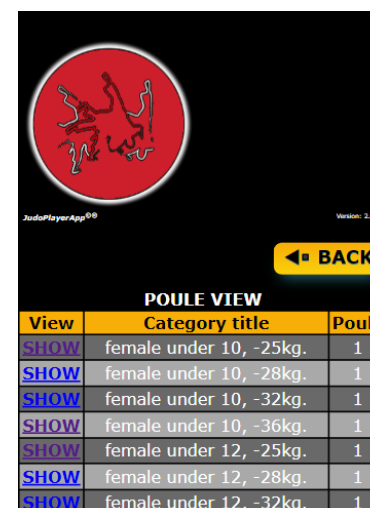

9. Option: [Show Poules]

This option will show all generated poules of the tournament. It will be updated dynamically as the tournament progresses. Select the option and subsequent the required poule. Remember: Some categories can comprise more than one poule and, if such is the case, will contain also a final poule. You can retrieve a pdf-copy of the selected poule by choosing the option [Get PDF] from the poule display.